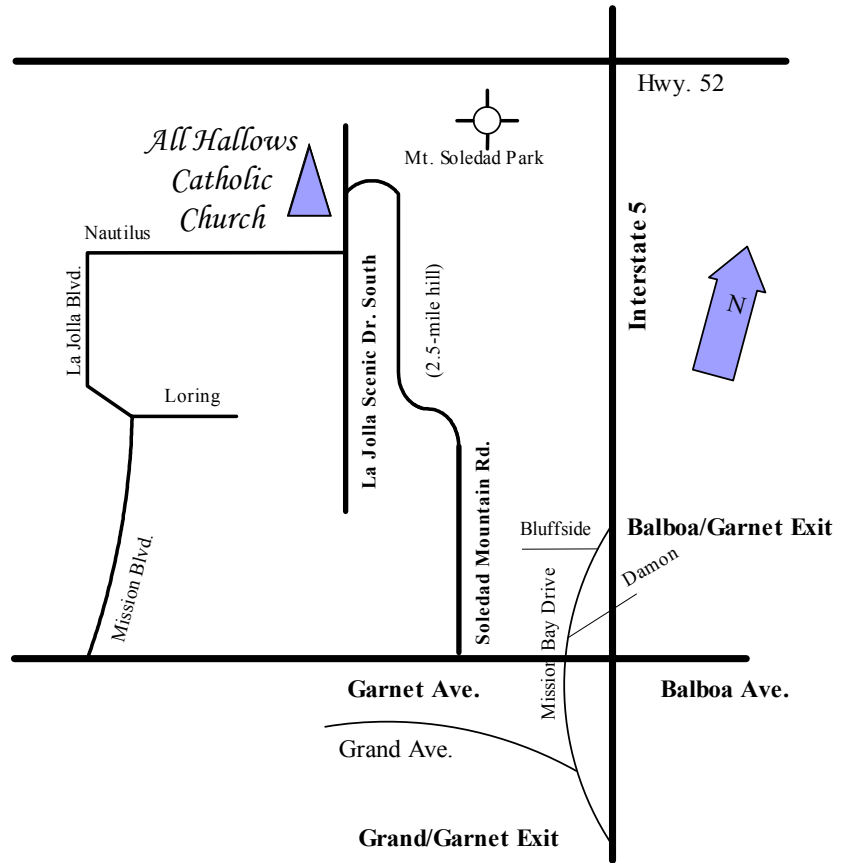

## All Hallows Parish

6602 La Jolla Scenic Drive South

From Interstate-5 South  
exit at Balboa/Garnet (Mission Bay Drive).  
Turn right at third light onto Garnet Ave.

-or-

From Interstate-5 North  
exit Grand/Garnet  
Turn left at fourth light onto Garnet Ave.

West on Garnet to first stop light  
Turn right onto Soledad Mountain Road  
Turn left onto La Jolla Scenic Drive South

Parish is at intersection of  
Soledad Mountain Road  
and La Jolla Scenic Drive South

Parking is available off of Nautilus and  
at the church parking structure  
located immediately on the right side  
off of La Jolla Scenic Drive

## Roetter Hall

Good Samaritan Episcopal Church

4321 Eastgate Mall

From North Interstate-5  
exit at La Jolla Village Drive  
Turn right at the exit onto La Jolla Village Drive  
Turn left at third light onto Genesee Ave.  
Turn right onto Eastgate Mall  
Enter the first driveway on the right  
Roetter Hall is the building to the left of the church